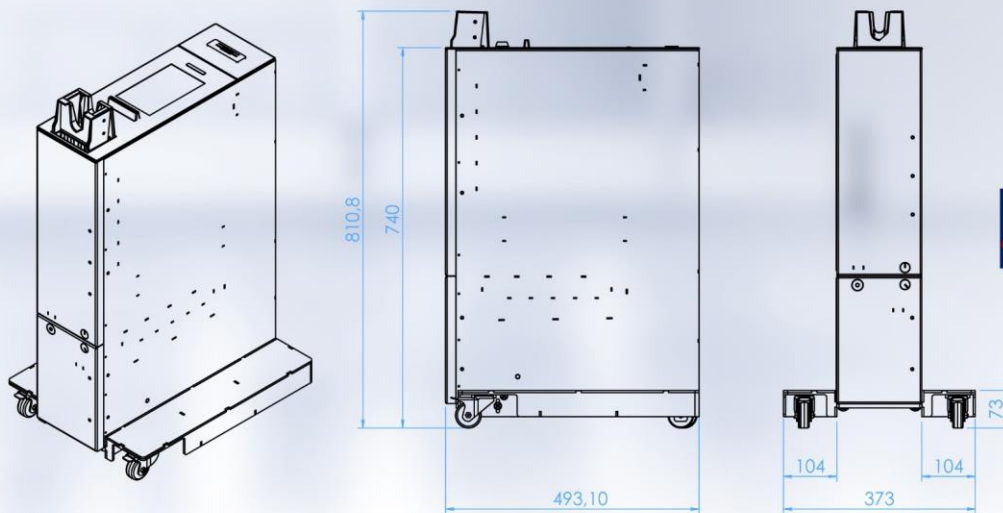

the next level

APEX *i* DROPe

BILL ACCEPTOR FOR THE GAMING TABLE

- Greatly speeds up drop handling at the table
- The exact drop sum is available any time
- Connects to your existing SAS accounting system
- Player card reader ready
- Cash box capacity 2000 bills
- Ticket IN - Ticket OUT
- Unites the same cash handling in slots now with table games

The iDROPe from APEX, The intelligent secure way of handling Cash money or tickets on your livegame table

APEX 
www.apex-gaming.com

the next level

APEX *i* DROPe

BILL ACCEPTOR FOR THE GAMING TABLE

The brand new iDROPe adds a great new service for drop management at gaming tables. It combines security, speed and flexibility. Notes and tickets can be entered in a bulk of up to 30 at a time. The iDROPe does the rest automatically – securely validating and storing each individual note or ticket. Speed is the essence – see for yourself how quickly the iDROPe functions. An integrated ticket printer completes the iDROPe. Furthermore, players can now bring tickets to the tables in exchange for jetons. The iDROPe even allows players to choose the amount to have in jetons – the remainder is paid out by ticket.