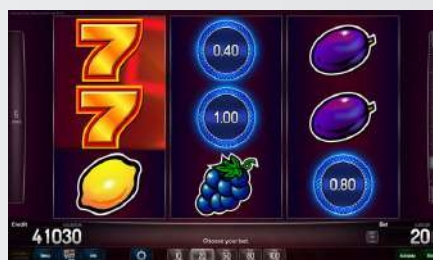

Impera Link™ Glorious 7's™

Impera Link™ Glorious 7's™

The Lucky number is 7 in this fabulous 5-line and 3-reel fruit game! Try your Luck and fill the Screen with glorious 7's to get a fantastic reward.

Game Features: All prizes are for combinations of the same kind. All prizes are for combinations from left to right and are on selected lines. Reels can be started and stopped by pressing on the corresponding reels area on the touchscreen.

Game Type: 5-line, 3-reel video game with Impera Link™ feature

Top Prize: 500 times bet (full screen 7)

Volatility: ●●○○○

Hit Rate: Approx. 17%

Player Category: Fun Players, Regular Players