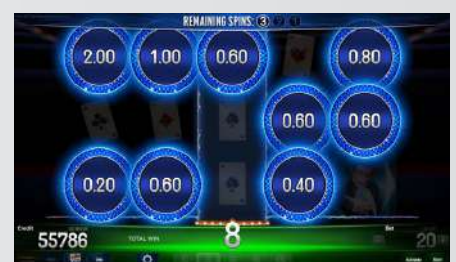

All information printed in this document is subject to change without notice. Although care has been used when compiling the information contained in this document, NOVOMATIC AG takes no responsibility for any reliance on the information's accuracy. Preciseness of information may also vary subject to specific market requirements and/or legislation. COPYING IN ANY PART IS PROHIBITED ©2022 NOVOMATIC AG