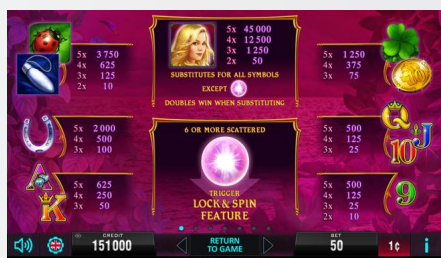

CASH CONNECTION™ – Charming Lady™