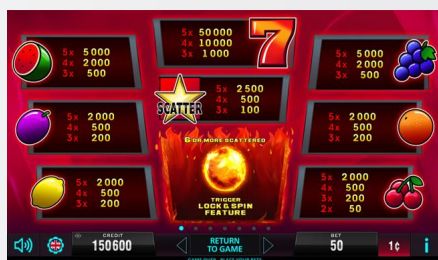

CASH CONNECTION™ – Hot Fortune™

Playing with fire can earn you a Hot Fortune™! Collect these sizzling fireballs and win the hottest of prizes and Progressive jackpots.

Game Features: 6 or more FIREBALL symbols in any position initiate the LOCK & SPIN FEATURE with a chance to win the GRAND Progressive, MAJOR Progressive, MINOR and MINI Bonus awards. The feature is played on 15 individual reels with 3 initial free spins. During the feature, all FIREBALL symbols are held on the reels until the feature ends. Free spins are reset to 3 as long as additional FIREBALL symbols appear. The feature ends when either no free spins remain or the GRAND JACKPOT is won (full screen of FIREBALLS).

Game Type: 5-line (fixed), 5-reel video game with Lock & Win Progressive feature

Top Prize: 5,000 times bet per line on single line

Volatility: ●●●●●

Hit Rate: Approx. 10% at 5 lines played

Player Category: Regular Players, Fun Players