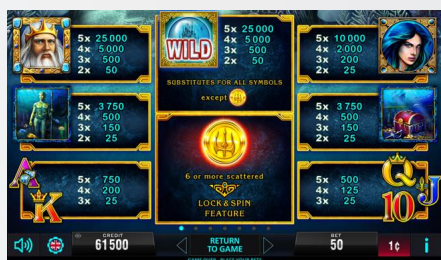

CASH CONNECTION™ – Lord of the Ocean™