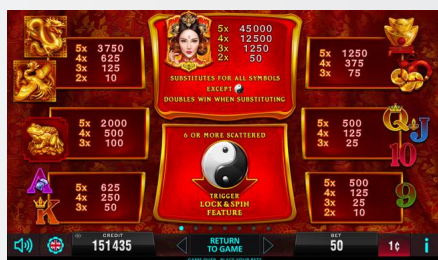

6 or more COIN symbols in any position initiate the LOCK & SPIN FEATURE with a chance to win the GRAND Progressive, MAJOR Progressive, MINOR Progressive and MINI Bonus awards. The feature is played on 15 individual reels with 3 initial free spins. During the feature, all COIN symbols are held on the reels until the feature ends. Free spins are reset to 3 as long as additional COIN symbols appear. The feature ends when either no free spins remain or the GRAND JACKPOT is won (full screen of COINS).

Game Type: 10-line (fixed), 5-reel video game with Lock & Win Progressive feature

Top Prize: 5,000 times bet per line on single line

Volatility: ●●●●●

Hit Rate: Approx. 30% at 10 lines played

Player Category: Regular Players, Fun Players

CASH CONNECTION™ – Orient Queen™

CASH CONNECTION™ – Orient Queen™

The magic Yin and Yang amulets are the most precious items of the Imperial Gold Collection. The more magic amulets you find, the higher the prizes you win!